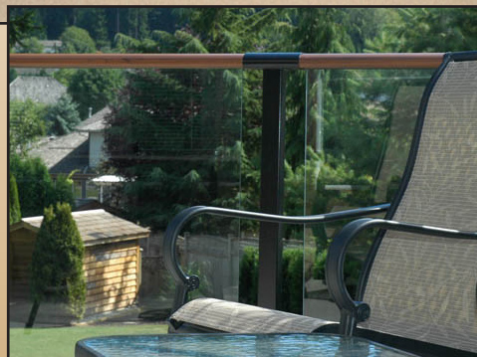

The Strength and Durability of Aluminum