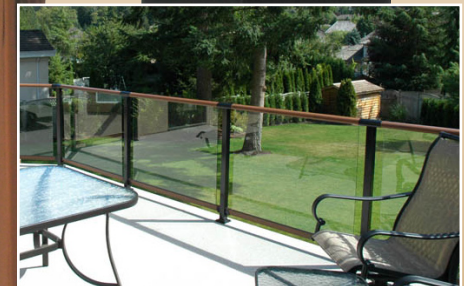

Beauty & Elegance

The Beauty of Natural Wood

Aluminum railings have earned a reputation for strength and durability. Some people prefer the appearance of real wood railings and choose yearly maintenance and a shorter lifespan over the durability of powder coated aluminum. Savierra is proud to offer a perfect combination of the two. New powder coating technology now allows for stunning woodgrain prints to be set into aluminum railings. Whether it is the top and bottom rail in a glass system, or the individual pickets, the beauty of wood can now be enjoyed maintenance-free for years. Savierra presently offers the system in traditional black or white, and in custom colors.

Create a sophisticated focal point for your deck! Inspired by the railings seen on luxury yachts and cruise ships, the oversized handrails accentuate the overall quality of workmanship in the design. The result is a railing that not only acts as a protective barrier, but one that defines and beautifies your home.